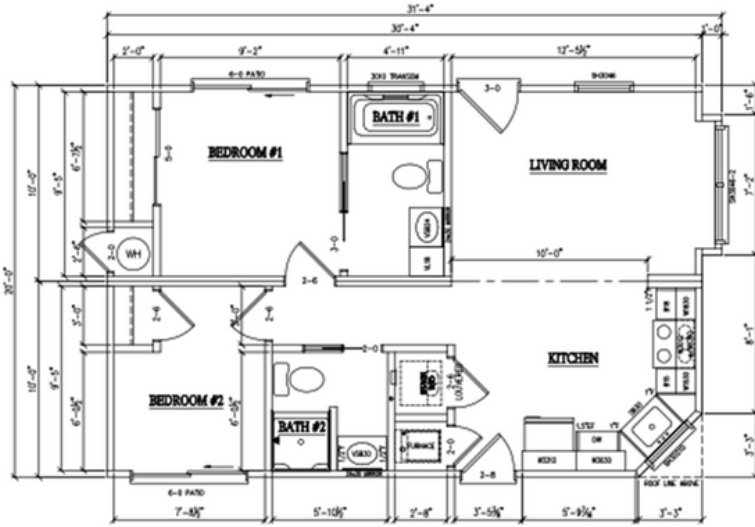

Colonial Series

Washington

2 Bed 2 Bath

610 Sqft

20' x 31'4"

2 Sections

Note:

- Lender requirements may require changes to designs, these changes may require additional project costs.
- Prices, Specifications, & Material are Subject to change without notice
- SQUARE FOOTAGE AND DIMENSIONS ARE APPROXIMATE

Canyon Lake Lighting PKG

- 1-LT Domed Chandelier-Qty. 1
- Exterior Light - Qty. 2
- (5) 6' Ceiling Light (Brushed Nickel)
- Kitchen (2), Hallway(1), Master Bath (1), Guest Bath (1)

Cabinetry

- 4" Laminate B/Splash- Master Bath
- 4" Laminate B/Splash- Guest Bath
- 4" Laminate B/ Splash- Kitchen
- Kitchen 3-Door Pantry (Model Specific)
- Cabinet Doors: Shaker (paper Wrap)
- Drawer Bank (3 Drawers)-Kitchen'
12" Shelf Over Refer
- Cabinet Hardwar- Nickel Round Knobs
- Side-Mount Drawer Guides
- Concealed Cabinet Door Hinges
- White-Lined Overhead Cabinets
- White Lined Base Cabinets
- Wire Utility Shelf

Master Bath

- 1-pc 60" Fiberglass Tub/Shower
- Single Lever Faucet/ Diverter-Chrome
- Towel Bar/Tissue Holder-Chrome
- Porcelain Single Lavy Bowl
- Exhaust Fan w/Switch
- Mirror with polished edge
- Hollywood Bar Light
- 36' High Vanity